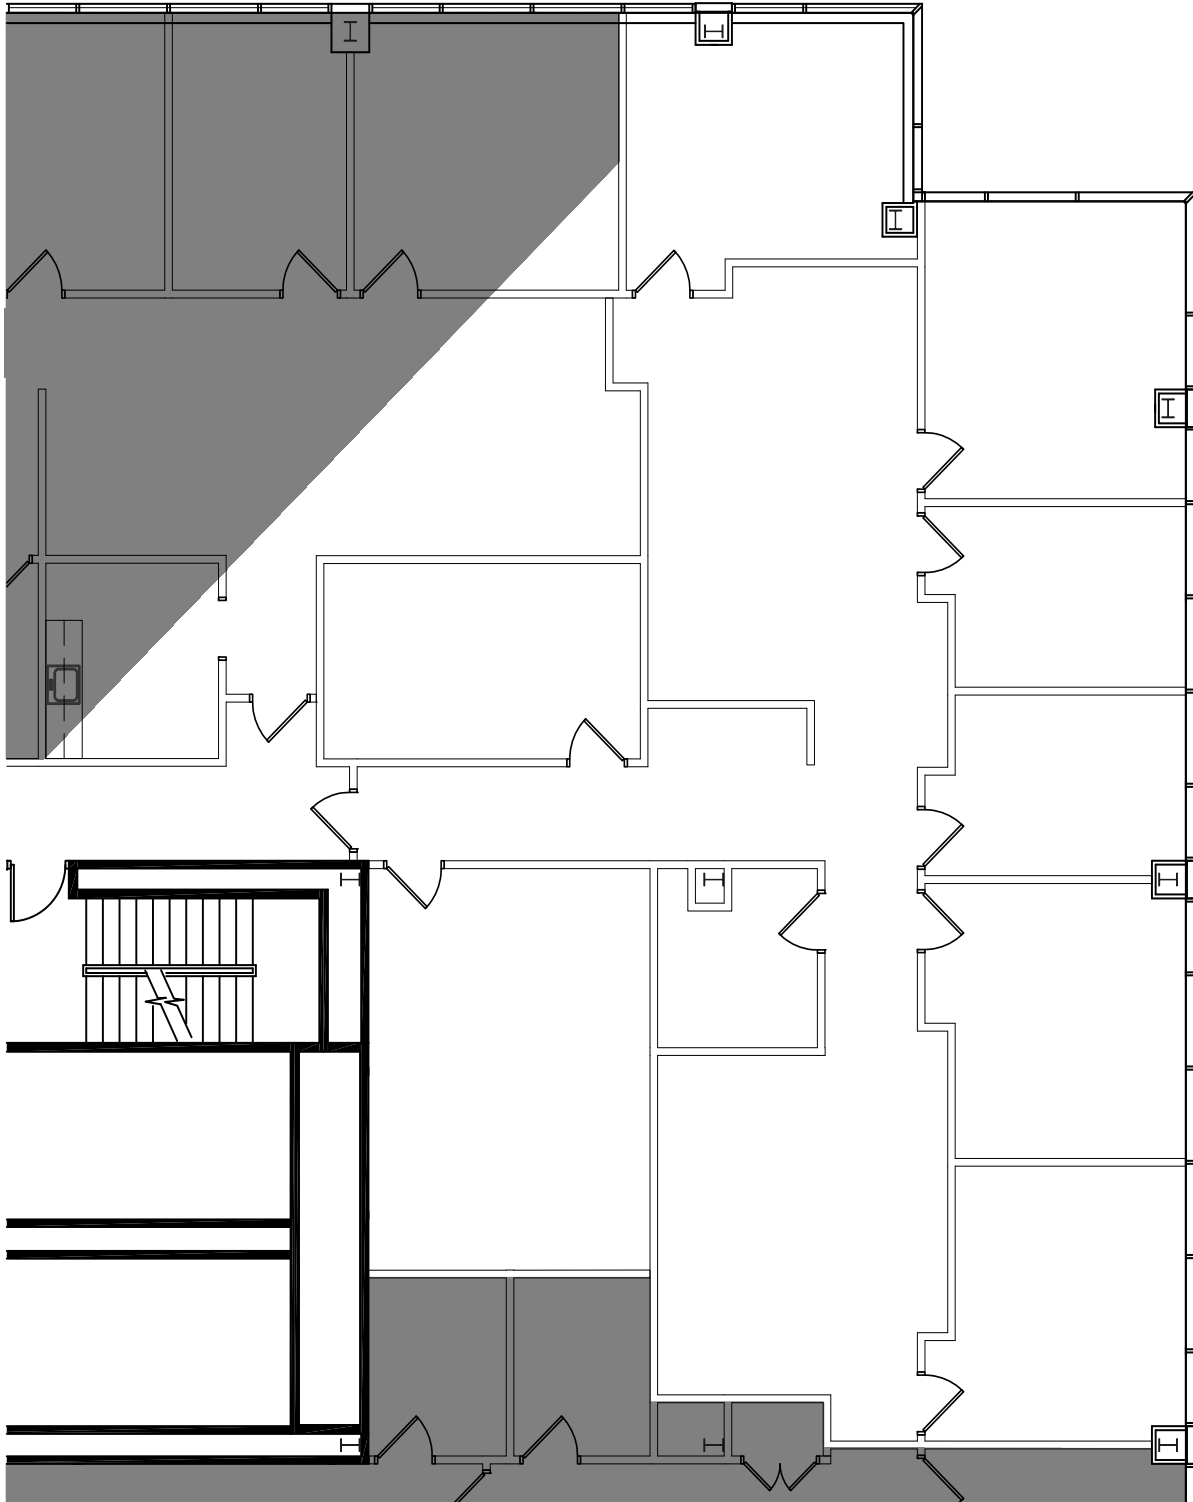

457 HADDONFIELD ROAD, CHERRY HILL, NJ

SUITE 320